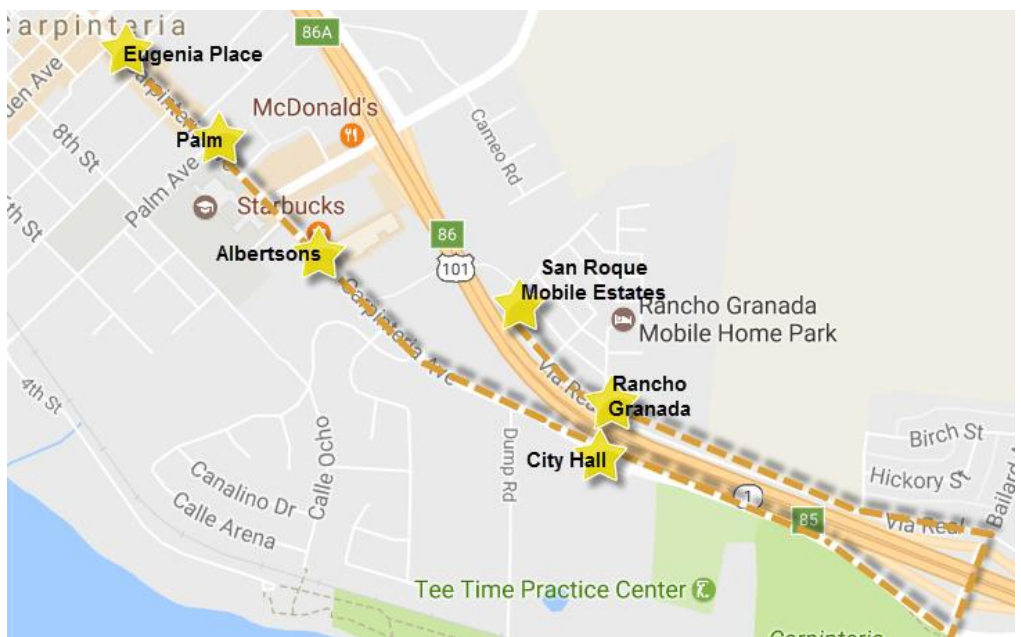

*Other downtown Carpinteria drop off locations available upon request, time permitting.

Traveling from Downtown Carpinteria to San Roque Estates

Travel Direction	Boarding Locations (No Drop Offs)	Monday - Friday							Wednesdays Only			Monday - Friday											
		↓	Carpinteria Ave at Eugenia Ave	7:41 AM	8:03 AM	8:25 AM	8:47 AM	9:09 AM	9:31 AM	9:53 AM	1:03 PM	1:25 PM	1:47 PM	2:11 PM	2:33 PM	2:55 PM	3:17 PM	3:39 PM	4:17 PM	4:39 PM	5:01 PM	5:24 PM	5:51 PM
	Carpinteria Ave at Palm Ave	7:42 AM	8:04 AM	8:26 AM	8:48 AM	9:10 AM	9:32 AM	9:54 AM	1:04 PM	1:26 PM	1:48 PM	2:12 PM	2:34 PM	2:56 PM	3:18 PM	3:40 PM	4:18 PM	4:40 PM	5:02 PM	5:25 PM	5:52 PM		
	Albertson's	7:44 AM	8:06 AM	8:28 AM	8:50 AM	9:12 AM	9:34 AM	9:56 AM	1:06 PM	1:28 PM	1:50 PM	2:14 PM	2:36 PM	2:58 PM	3:20 PM	3:42 PM	4:20 PM	4:42 PM	5:04 PM	5:27 PM	5:54 PM		
	City Hall	7:46 AM	8:08 AM	8:30 AM	8:52 AM	9:14 AM	9:36 AM	9:58 AM	1:08 PM	1:30 PM	1:52 PM	2:16 PM	2:38 PM	3:00 PM	3:22 PM	3:44 PM	4:22 PM	4:44 PM	5:06 PM	5:29 PM	5:56 PM		
Drop Off Locations		Approximate Times																					
	Rancho Granada Mobile Home Park	7:51 AM	8:13 AM	8:35 AM	8:57 AM	9:19 AM	9:41 AM	10:03 AM	1:13 PM	1:35 PM	1:57 PM	2:21 PM	2:43 PM	3:05 PM	3:27 PM	3:49 PM	4:27 PM	4:49 PM	5:11 PM	5:34 PM	6:01 PM		
	San Roque Estates	7:52 AM	8:14 AM	8:36 AM	8:58 AM	9:20 AM	9:42 AM	10:04 AM	1:14 PM	1:36 PM	1:58 PM	2:22 PM	2:44 PM	3:06 PM	3:28 PM	3:50 PM	4:28 PM	4:50 PM	5:12 PM	5:35 PM	6:02 PM		

Blue = Boarding Only / Green = Drop Off Only

The Carpinteria Creek bike path will be temporarily closed for up to 7 months for bridge work at Via Real and Highway 101. A free shuttle service between San Roque Mobile Estates and the Downtown Carpinteria area will be provided during this closure. The shuttle is wheelchair accessible and accommodates two bikes. **For info call 805-681-1181** or visit www.SBROADS.com for an up to date schedule.

Service provided by the Hwy 101: Linden and Casitas Pass Project.